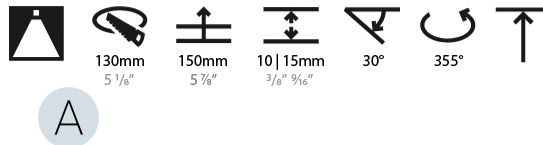

PHYSICAL

Shape: Round
Diameter (mm): 139
Diameter (in): 5 1/2
Height (mm): 137
Height (in): 5 3/8
Ceiling Thickness (mm): 10 / 12.5 / 15
Ceiling Thickness (in): 3/8 or 1/2 or 9/16
Min. Recessing Depth (mm): 150
Min. Recessing Depth (in): 5 7/8
Light Distribution: Adjustable / Downlight
Weight (kg): 0.853
Weight (lbs): 1.88
Fixture Finish: SSR / BKV / CWI / CRY / HAB / UFT / ITA / RUA / FTG / MYG / LOD / PUS / FRO / FUP / KIA / POP / BLS / SPG / MEY / GOH / GUM / CHC / COM / ABZ / JAG / OBR / MOS / ROR
Fixture Material: Aluminum Die Cast
Cut-out Measurements: 130mm / 5 1/8"

ELECTRICAL

Lamp Type: LED (Zhaga Standard)
Input Wattage (W): 28.6
Total Output Wattage (W): 26.4
Dimming: Tri-Mode (Non-Dimming and Phase Dimming (120Vac only) and 0-10V Dimming)
Driver Included: No
Driver Location: Recessed Housing
Driver Type: Constant Current - Universal
Driver Class: Class 2
Housing: See components
Input Voltage (V): 120 - 277
Constant Current (MA): 700

LED

Number of LEDs: 1
Color Temperature (°K): 2700 / 3000 / 3500 / 4000
Max. Delivered Lumen (lm): 1180 / 1930 / 2029 / 2070
Nominal Lumen (lm): 3210 / 3290 / 3459 / 3530
CRI: >90 CRI
Lamp Life (hrs): 50000

OPTICAL

Reflector: 10 / 18 / 36
Adjustability: Rotational 355°, Tilt 30°

RATINGS AND CERTIFICATIONS

Certified By: Certified for North American Standards
IP rating: IP54