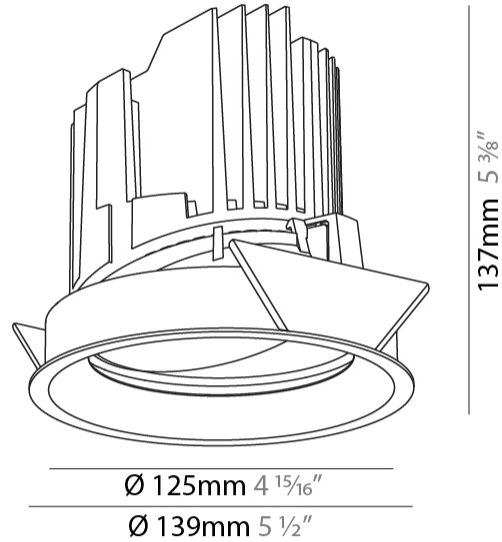

PHYSICAL

Shape: Round
Diameter (mm): 139
Diameter (in): 5 1/2
Height (mm): 137
Height (in): 5 3/8
Ceiling Thickness (mm): 10 / 12.5 / 15
Ceiling Thickness (in): 3/8 or 1/2 or 9/16
Min. Recessing Depth (mm): 150
Min. Recessing Depth (in): 5 7/8
Light Distribution: Adjustable / Downlight
Weight (kg): 0.853
Weight (lbs): 1.88
Fixture Finish: SSR / BKV / CWI / CRY / HAB / UFT / ITA / RUA / FTG / MYG / LOD / PUS / FRO / FUP / KIA / POP / BLS / SPG / MEY / GOH / GUM / CHC / COM / ABZ / JAG / OBR / MOS / ROR
Fixture Material: Aluminum Die Cast
Cut-out Measurements: 130mm / 5 1/8"

ELECTRICAL

Lamp Type: LED (Zhaga Standard)
Input Wattage (W): 28.6
Total Output Wattage (W): 26.4
Dimming: Tri-Mode (Non-Dimming and Phase Dimming (120Vac only) and 0-10V Dimming)
Driver Included: No
Driver Location: Recessed Housing
Driver Type: Constant Current - Universal
Driver Class: Class 2
Housing: See components
Input Voltage (V): 120 - 277
Constant Current (MA): 700

LED

Number of LEDs: 1
Color Temperature (°K): 2700 / 3000 / 3500 / 4000
Max. Delivered Lumen (lm): 1180 / 1930 / 2029 / 2070
Nominal Lumen (lm): 3210 / 3290 / 3459 / 3530
CRI: >90 CRI
Lamp Life (hrs): 50000

OPTICAL

Reflector: 10 / 18 / 36
Adjustability: Rotational 355°, Tilt 30°

RATINGS AND CERTIFICATIONS

Certified By: Certified for North American Standards
IP rating: IP54