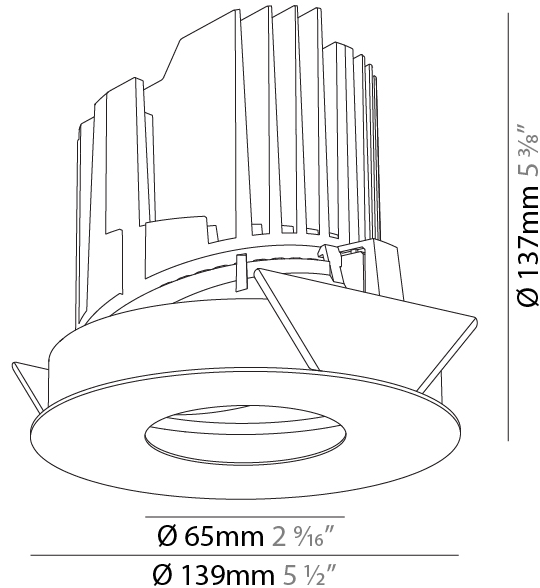

PHYSICAL

Shape: Round
Diameter (mm): 139
Diameter (in): 5 1/2
Height (mm): 137
Height (in): 5 3/8
Ceiling Thickness (mm): 10 / 12.5 / 15 / 25
Ceiling Thickness (in): 3/8 or 1/2 or 9/16
Min. Recessing Depth (mm): 150
Min. Recessing Depth (in): 5 7/8
Light Distribution: Adjustable / Asymmetric
Weight (kg): 0.865
Weight (lbs): 1.9
Fixture Finish: SSR / BKV / CWI / CRY / HAB / UFT / ITA / RUA / FTG / MYG / LOD / PUS / FRO / FUP / KIA / POP / BLS / SPG / MEY / GOH / GUM / CHC / COM / ABZ / JAG / OBR / MOS / ROR
Fixture Material: Aluminum Die Cast
Cut-out Measurements: 130mm / 5 1/8"

ELECTRICAL

Lamp Type: LED (Zhaga Standard)
Input Wattage (W): 28.6
Total Output Wattage (W): 26
Dimming: Tri-Mode (Non-Dimming and Phase Dimming (120Vac only) and 0-10V Dimming)
Driver Included: No
Driver Location: Recessed Housing
Driver Type: Constant Current - Universal
Housing: See components
Input Voltage (V): 120 - 277
Constant Current (MA): 700

LED

Number of LEDs: 1
Color Temperature (°K): 2700 / 3000 / 3500 / 4000
Max. Delivered Lumen (lm): 1890 / 1930 / 2028 / 2070
Nominal Lumen (lm): 3210 / 3290 / 3459 / 3530
CRI: >90 CRI
Lamp Life (hrs): 50000

OPTICAL

Reflector°: 20 / 25 / 40
Adjustability: Fixed

RATINGS AND CERTIFICATIONS

Certified By: Certified for North American Standards
IP rating: IP20

	130mm 5 1/8"	150mm 5 7/8"	10 | 15mm 3/8" | 9/16"	30°	355°	
A