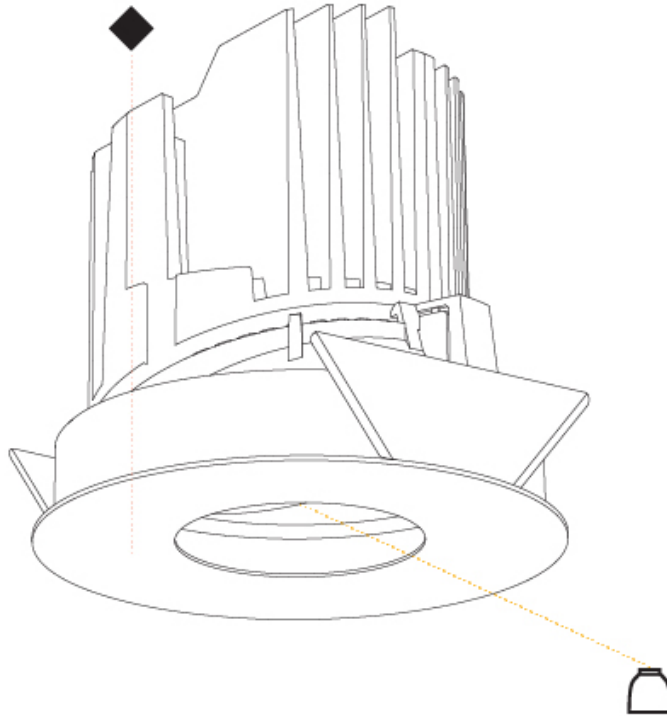

BIONIQ ROUND WALLWASH RECESSED

A37858-

PROJECT

TYPE

SPECIFIER

QUANTITY

DATE

A